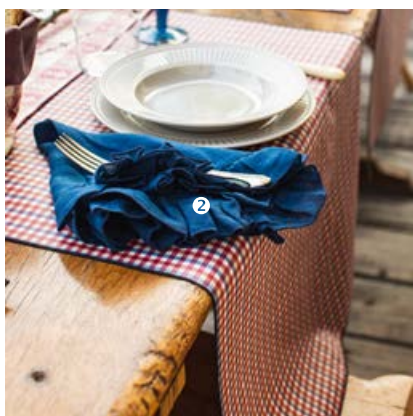

- ❶ Anti stain cotton Filo runner
  Color Vichy Enrico - Blue
- ❷ Gitane napkin
  Color Notte
- ❸ Anti stain Filo tablemat
  Color Cortina Bordeaux - Pruno
- ❹ Anti stain bread case
  Color Vichy Enrico - Mastiche