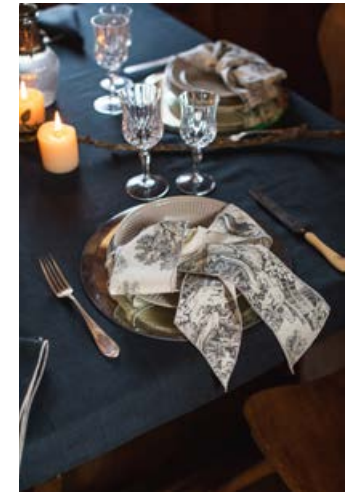

Anti stain bread case
Color Cortina - Pruno

Anti stain Filo Runner
Color Cortina - Pruno

Natural sheep skin Round mat
Color Mastice

1 Natural sheep skin Round mat
Color Brown
2 Jaquard wool Runner 55x140
Color Terracotta

Placeholder Ribbon
Color Garza Pruno - Gold

Color Garza Light Denim

Color Garza Avorio - Silver

Color Toile de jouy Rosso

Color Toile de jouy Lampone

Color Toile de jouy Nero

Color Garza Salsia - Silver

Color Garza Sabbia - Gold