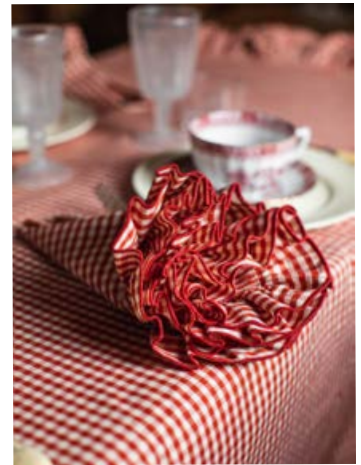

Gitane napkin
Color Vichy Rosso