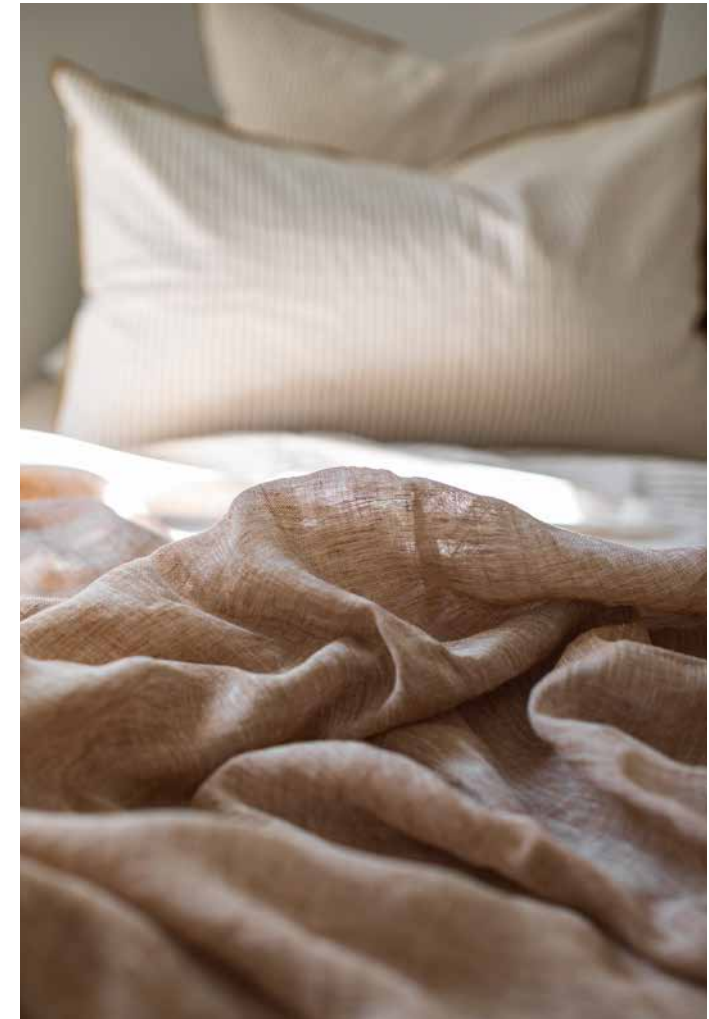

On the pages:
FE0602 Filo mix linen pillowsleep.
Curry Melange.
LZ0602 Filo linen gauze bedsheets.
Garza Melange Curry.