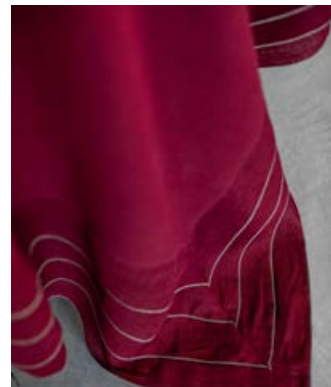

3 Anti stain linen Sfogliatella Tablecloth
Color Salvia - Silver

5