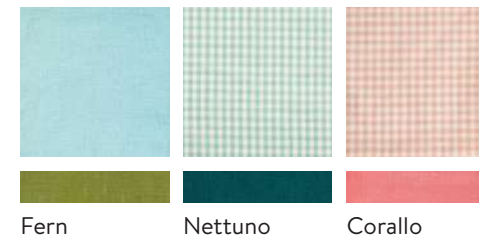

Suggested napkins Filo

100% cotton

1103 Azzurro	2218 Vichy acqua	2215 Vichy rosa