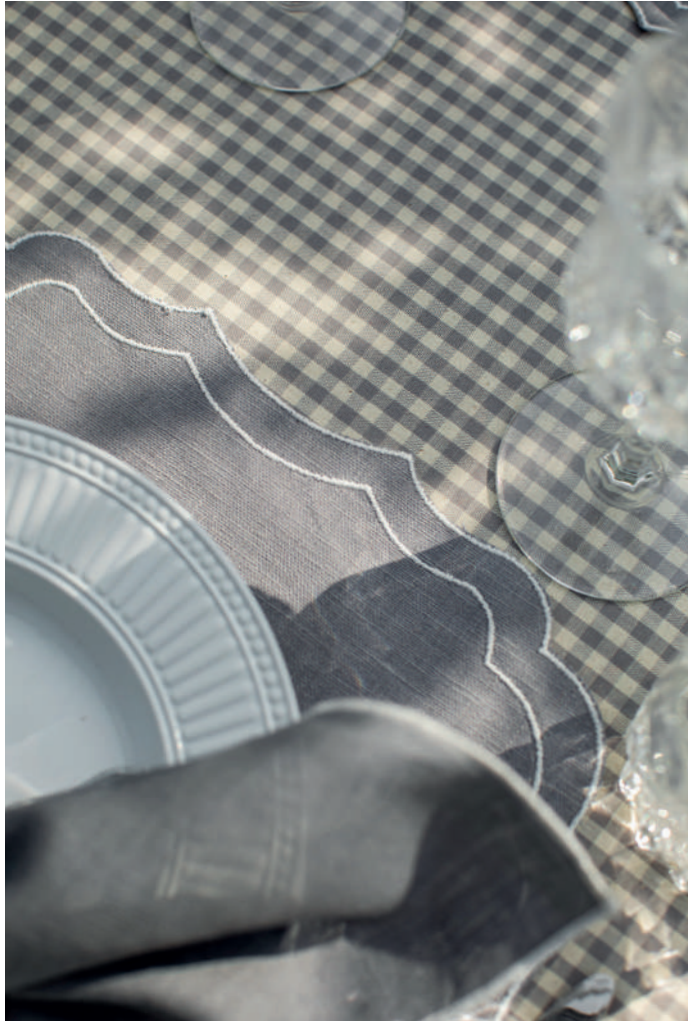

Mastice – Olio Gelato.

On the left:  
**NE0900 Tablecloth Bauhaus**, 100% linen  
 available in natural or antistain linen.  
 Different sizes available.  
 Stone – Curry.

On both pages:  
**AE0602 Tablemat Filo**, antistain linen.  
 50x35 cm.  
 Stone – Curry.  
**SR0602 Napkin Filo**, antistain linen.  
 45x45 cm.  
 Stone – Curry.