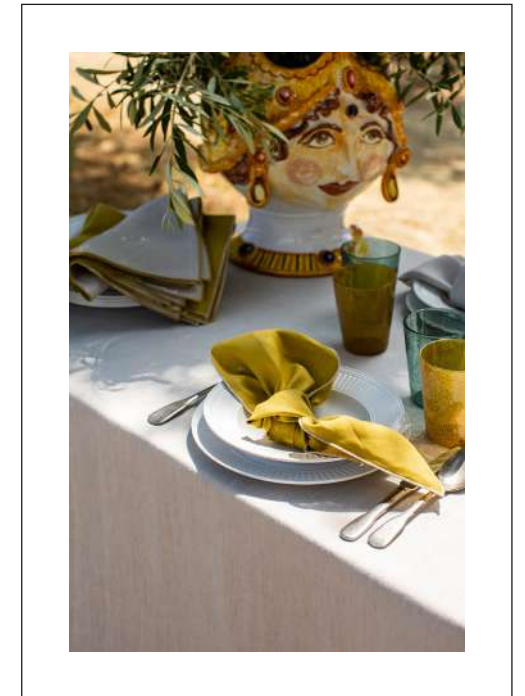

Tablecloths colours

100% linen

2053 Sale Marino	2054 Tulle	1040 Stone	2055 Mastice	2021 Ghiaia
Salvia	Ghiaccio	Curry	Olio Gelato	Avorio

2021 Tulle	2057 Kyoto	2092 Libellule
Smoke	Riga Palau Azzurro	Canapa

Suggested napkins Filo

100% cotton	100% linen				
2045 Portfino Verde	2045 Salvia	2053 Sale Marino	2054 Tulle	1863 Curry	1561 Smoke
Radice	Sale Marino	Salvia	Ghiaccio	Mastice	Tulle

100% linen		
2051 Olio Gelato	2051 Mastice	2051 Ghiaccio
Mastice	Olio Gelato	Tulle

100% cotton
2093 Libellule
Oxide