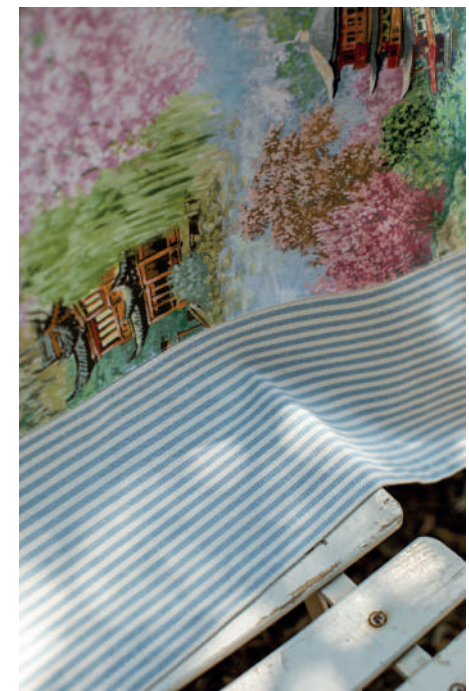

On the left:  
**AE1020 Tablemat Firenze**, 100% stain resistant linen.  
 35x35 cm.  
 Ghiaia – Mastice.

**SR0602 Napkin Filo**, 100% linen.  
 45x45 cm.  
 Ghiaia – Mastice.

On the right:  
**NE0910 Tablecloth Riviera**,  
 100% cotton – border 100% linen, available  
 in natural or stain resistant fabric.  
 Different sizes available.  
 Vichy Grigio – Avorio – Ghiaia.