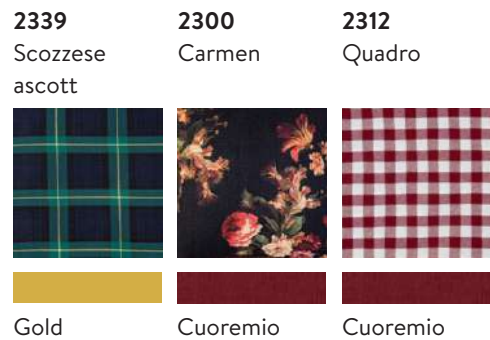

Lurex

2162
Mastice

Lurex

Placemats colours

Placemats are only in 100% natural linen.

2346
Blumarine

Lurex

2162
Mastice

Lurex

Napkins colours

100% linen

2346
Blumarine

Lurex

2162
Mastice

Lurex

Filo collection

Tablecloths colours

Only in natural fabric

Napkins colours

100% cotton

100% linen

Placemats colours

Stain resistant

Placemats colours