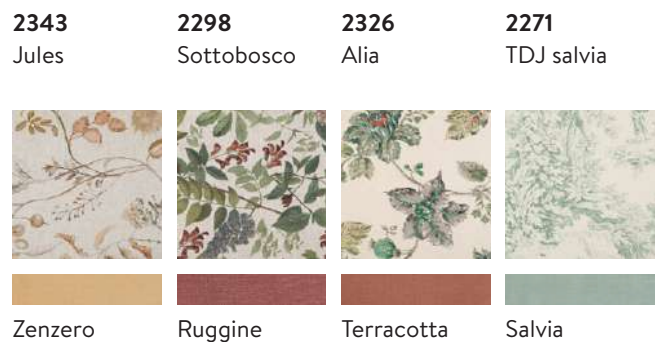

Tablecloths colours

Only in natural fabric

Napkins colours

100% cotton

100% linen

Placemats colours

Stain resistant

Placemats colours

Wool

2322
Tartan blu
pruno

Pruno

2321
Tartan fern

Blu

2310
Sherlok

Ruggine

Stain resistant