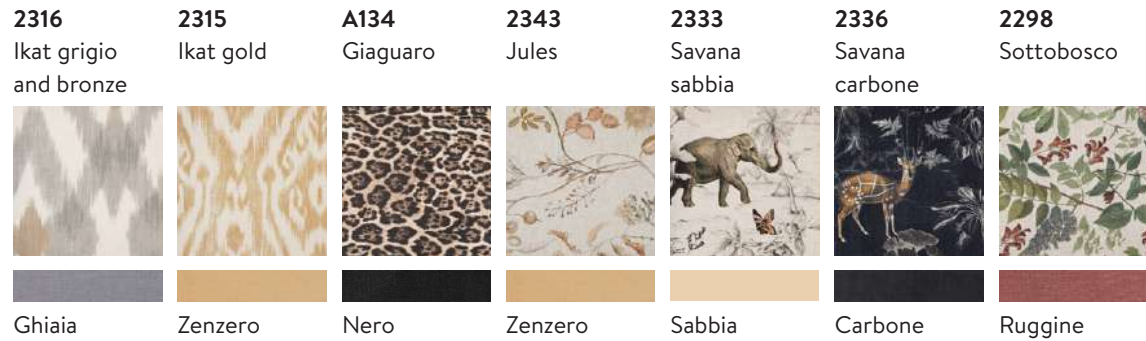

Lurex

2162
Mastice

Lurex

Placemats colours

Placemats are only in 100% natural linen.

2346
Blumarine

Lurex

2162
Mastice

Tablecloths colours

Only in natural fabric

Napkins colours

100% cotton

100% linen

Placemats colours

Stain resistant

Placemats colours