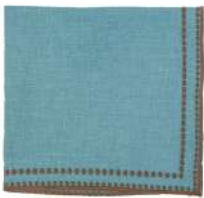

Letizia Napkins

SR1031

Dimension
45cm x 45 cm

Composition
100% linen

Notes

Maintenance: see page 374

Tablemats are available in natural or stain resistant fabric.

2314
Delfino - Noce